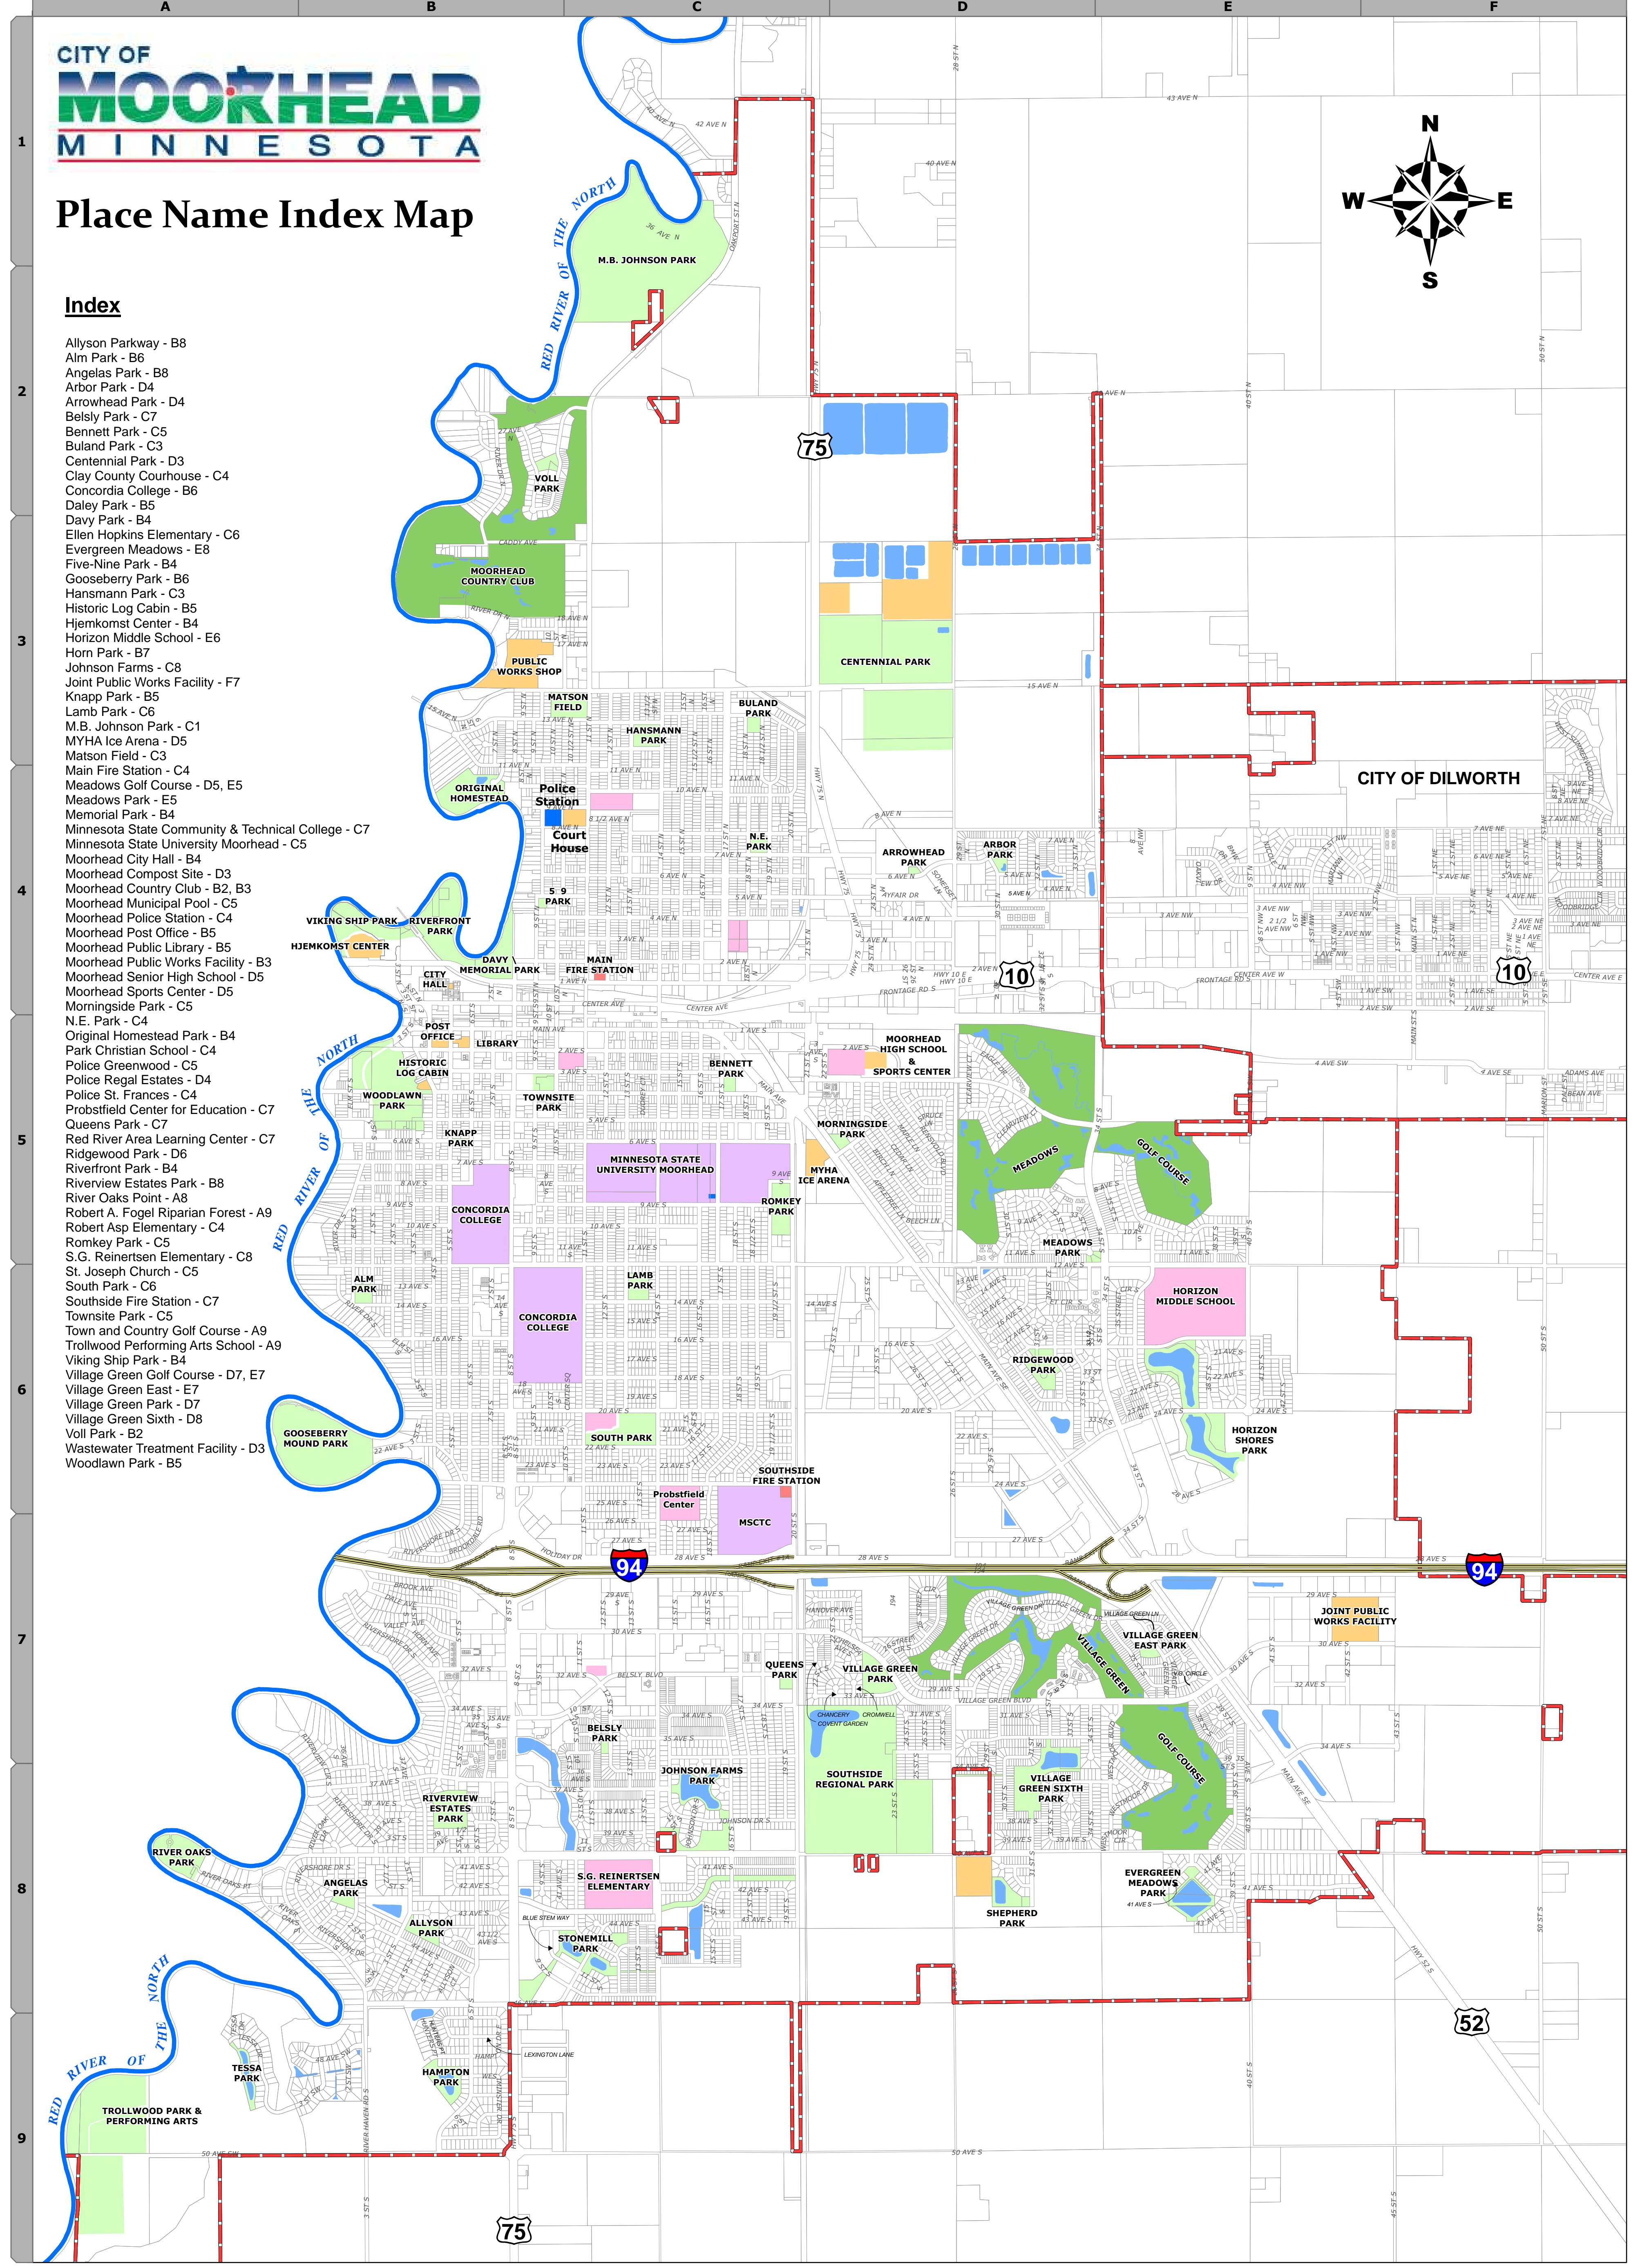

# Place Name Index Map

**Index**

- Allyson Parkway - B8
- Alm Park - B6
- Angelas Park - B8
- Arbor Park - D4
- Arrowhead Park - D4
- Belstly Park - C7
- Bennett Park - C5
- Buland Park - C3
- Centennial Park - D3
- Clay County Courthouse - C4
- Concordia College - B6
- Daley Park - B5
- Davy Park - B4
- Ellen Hopkins Elementary - C6
- Evergreen Meadows - E8
- Five-Nine Park - B4
- Gooseberry Park - B6
- Hansmann Park - C3
- Historic Log Cabin - B5
- Hjemkomst Center - B4
- Horizon Middle School - E6
- Horn Park - B7
- Johnson Farms - C8
- Joint Public Works Facility - F7
- Knapp Park - B5
- Lamb Park - C6
- M.B. Johnson Park - C1
- MYHA Ice Arena - D5
- Matson Field - C3
- Main Fire Station - C4
- Meadows Golf Course - D5, E5
- Meadows Park - E5
- Memorial Park - B4
- Minnesota State Community & Technical College - C7
- Minnesota State University Moorhead - C5
- Moorhead City Hall - B4
- Moorhead Compost Site - D3
- Moorhead Country Club - B2, B3
- Moorhead Municipal Pool - C5
- Moorhead Police Station - C4
- Moorhead Post Office - B5
- Moorhead Public Library - B5
- Moorhead Public Works Facility - B3
- Moorhead Senior High School - D5
- Moorhead Sports Center - D5
- Morningside Park - C5
- N.E. Park - C4
- Original Homestead Park - B4
- Park Christian School - C4
- Police Greenwood - C5
- Police Regal Estates - D4
- Police St. Frances - C4
- Probstfield Center for Education - C7
- Queens Park - C7
- Red River Area Learning Center - C7
- Ridgewood Park - D6
- Riverfront Park - B4
- Riverview Estates Park - B8
- River Oaks Point - A8
- Robert A. Fogel Riparian Forest - A9
- Robert Asp Elementary - C4
- Romkey Park - C5
- S.G. Reinertsen Elementary - C8
- St. Joseph Church - C5
- South Park - C6
- Southside Fire Station - C7
- Townsite Park - C5
- Town and Country Golf Course - A9
- Trollwood Performing Arts School - A9
- Viking Ship Park - B4
- Village Green Golf Course - D7, E7
- Village Green East - E7
- Village Green Park - D7
- Village Green Sixth - D8
- Voll Park - B2
- Wastewater Treatment Facility - D3
- Woodlawn Park - B5