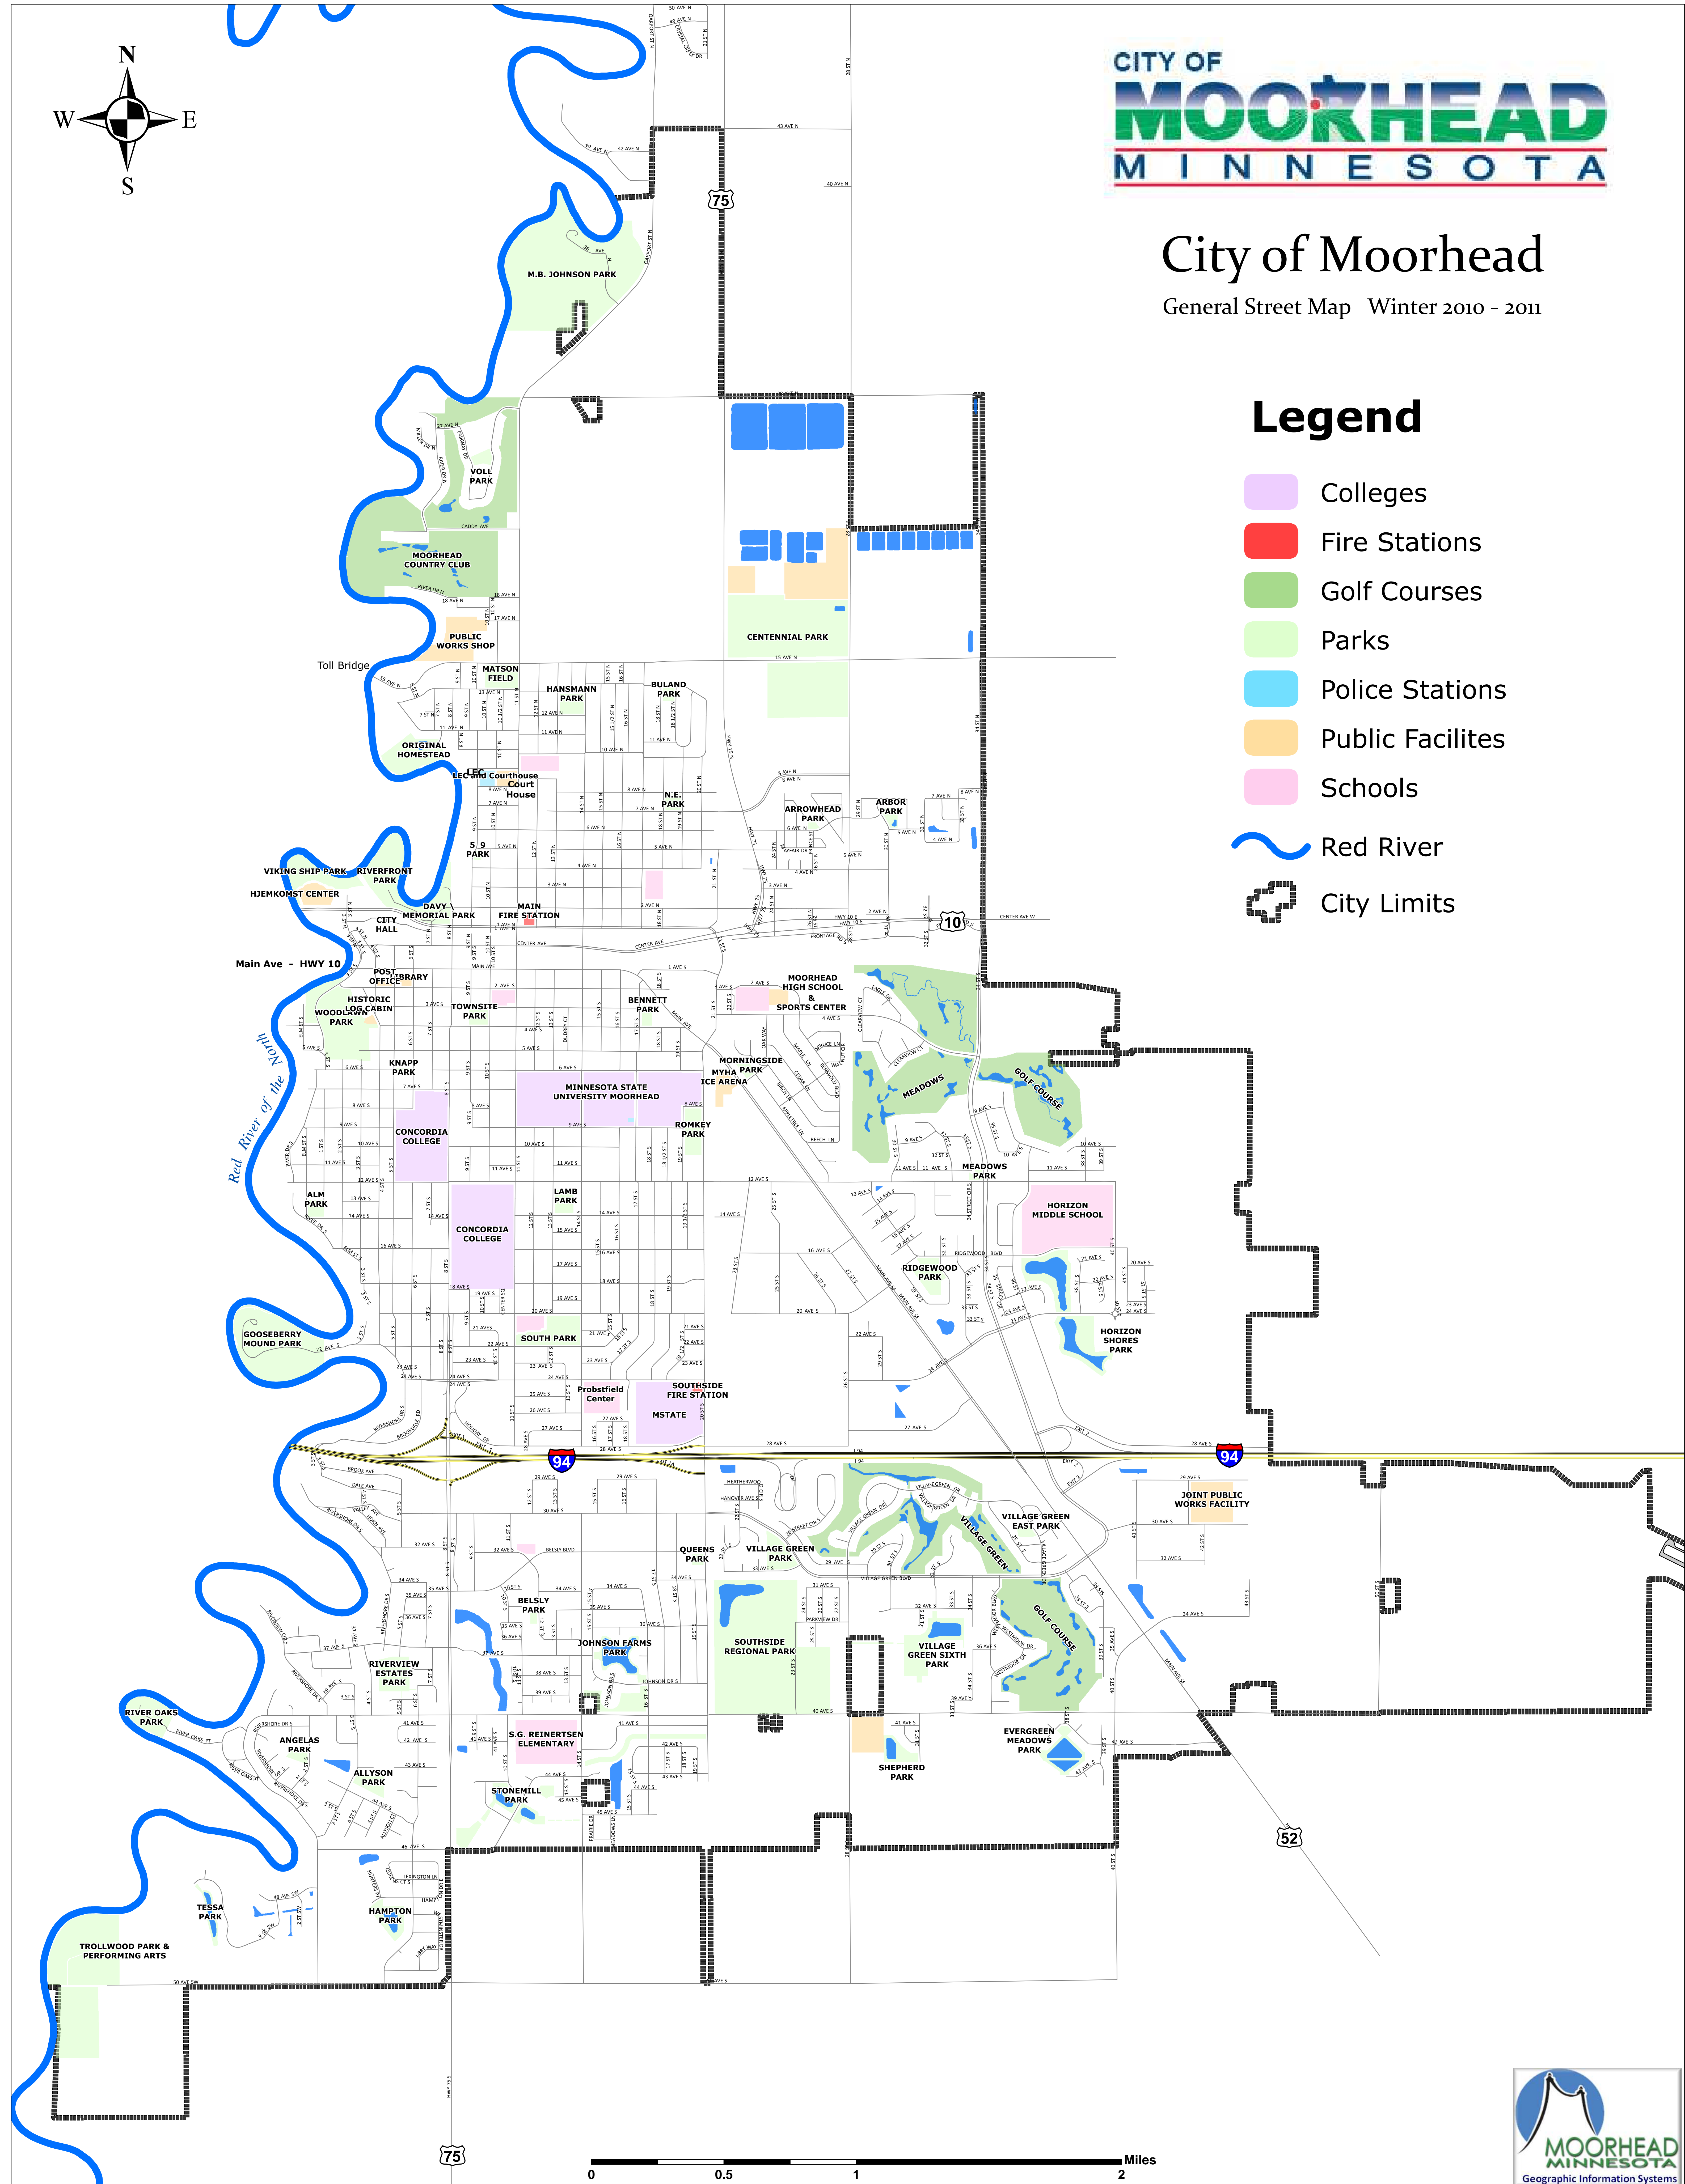

City of Moorhead

General Street Map Winter 2010 - 2011

Legend

- Colleges
- Fire Stations
- Golf Courses
- Parks
- Police Stations
- Public Facilities
- Schools
- Red River
- City Limits

75

0 0.5 1 2 Miles